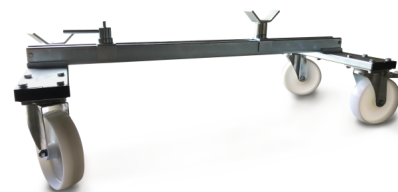

## T10 Transport Dolly

The UnoLiner T10 Transport Dolly is equipped with a strong frame and four swivel casters, which makes it perfect for moving damaged vehicles around in your repair workshop. Roll the damaged vehicle fast and easy onto any of UnoLiner's *Roll-Over* or *In-Ground* chassis straightening and collision repair benches, even if the vehicle in question has no tires.

### Features

- ✓ Moves damaged vehicles
- ✓ Swivel casters
- ✓ Sturdy and reliable
- ✓ Easy to store

### Technical data

Length	682	mm
Width	360	mm
Height	200	mm