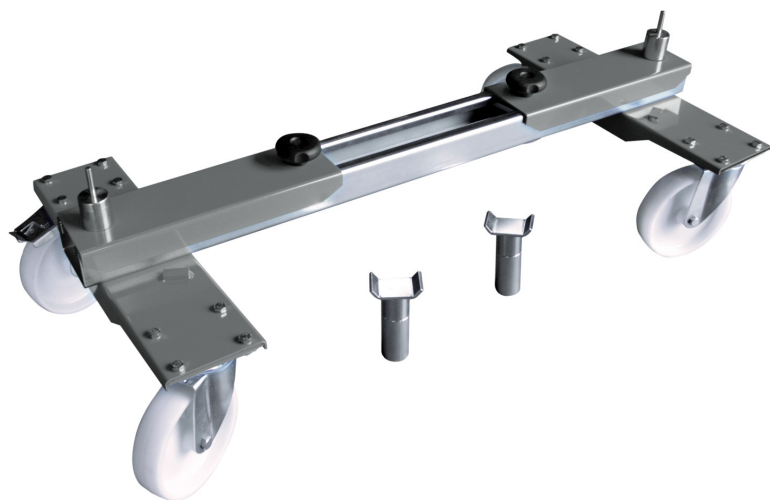

## T10 Transport Dolly

The UnoLiner T10 Transport Dolly is equipped with a strong frame and four swivel casters, which makes it perfect for moving damaged vehicles around in your repair workshop. Roll the damaged vehicle fast and easy onto any of UnoLiner's *Roll-Over* or *In-Ground* chassis straightening and collision repair benches, even if the vehicle in question has no tires.

### Features

- ✓ Moves damaged vehicles
- ✓ Swivel casters
- ✓ Sturdy and reliable
- ✓ Easy to store

### Technical data

Length	682	mm
Width	360	mm
Height	200	mm